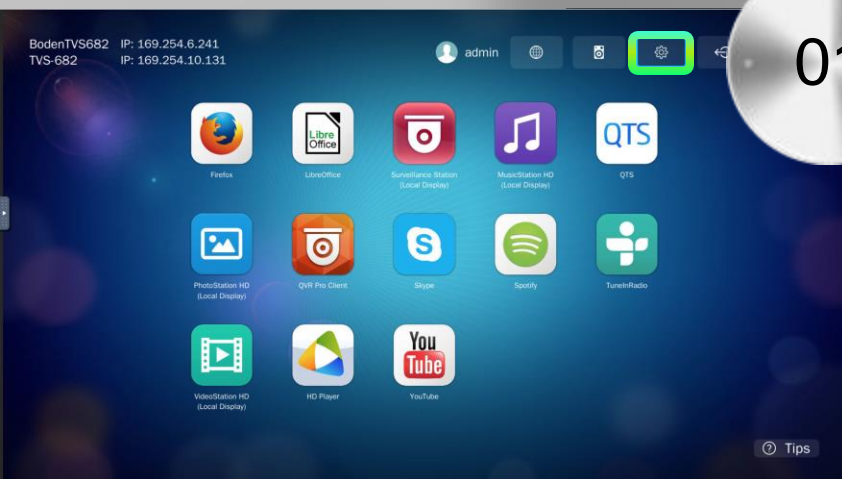

# HDMI Output

Ultimate music experience  
Bringing you a fantastic media journey

Superior quality home theater

High resolution TV

# Switch output option

01 Settings

General

App

Display

Preferences

02 Preference

Settings