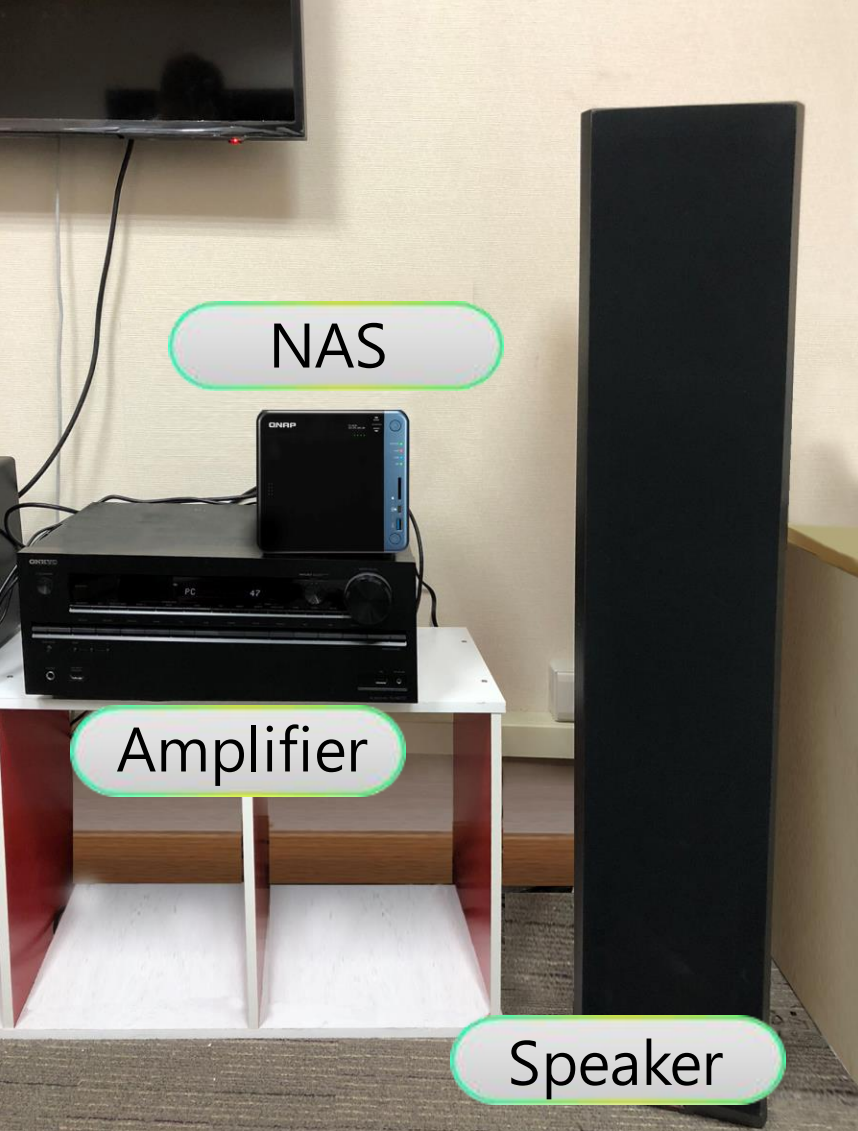

How to set-up