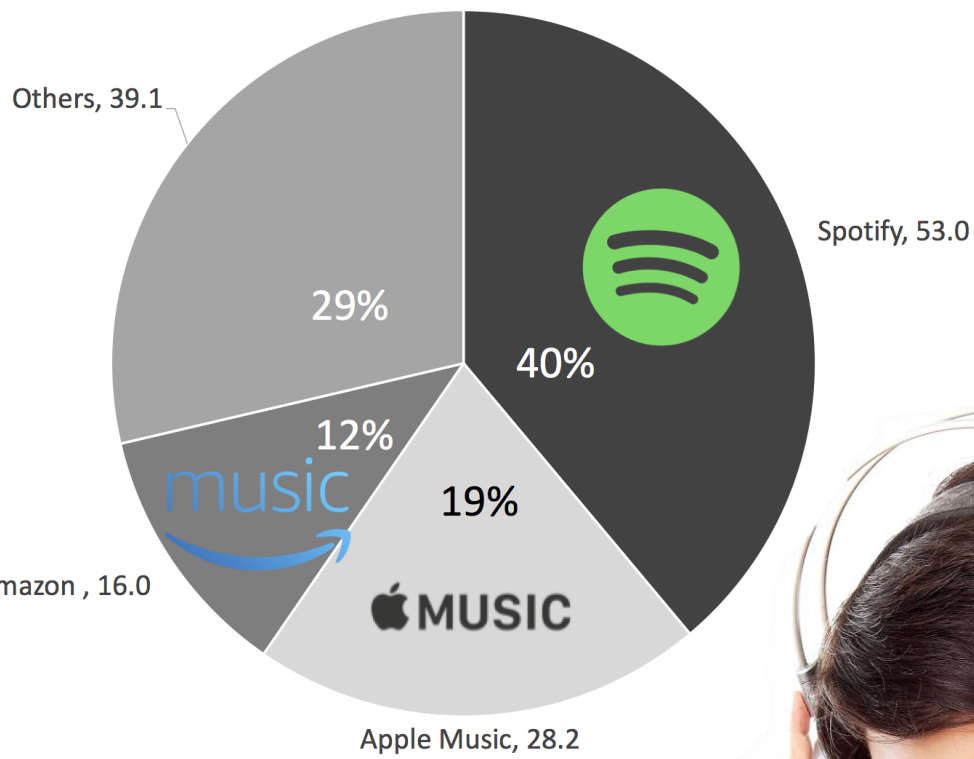

# Enjoy the hottest Streaming Music with NAS

- 01 Why Should You Give Spotify a Try
- 02 How to Use Spotify with QNAP NAS
- 03 Versatile Audio Output Approach
- 04 Versatile HD Station Manipulation Approach

# Why Should You Give Spotify a Try

**QNAP**

NAS  
×  
Spotify

amazon music

KKbox

Music streaming is widely used by people nowadays

# Famous Online Streaming Platforms

Note: Figures are in millions and refer to commercially active subscribers  
Source: MIDiA Research and company reports

136.3 million subscribers globally

35% of Prime subscribers are Prime Music users

# The Most Popular Music Streaming App worldwide

The best part is that you can use it for free.

Sign up,  
and enjoy your favorite music  
and other millions of songs.

No  
credit card.

No trial  
expiration.