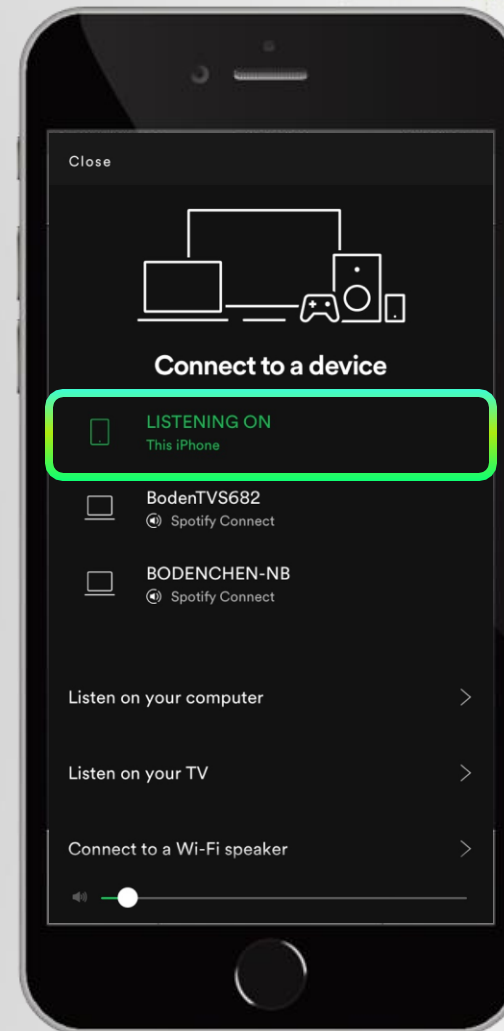

# Mobile App-Qremote

Versatile navigation options: Includes keyboard and mouse replacement, You can use Qremote freely.

# Spotify Connect

You can use Spotify mobile app as a remote to control the player on NAS HD Station.