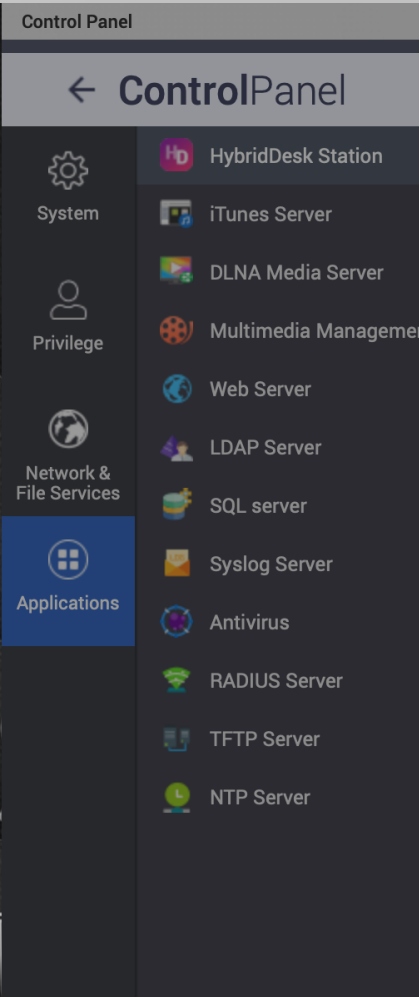

Remote Desktop

Settings

Output resolution: --

Note: Please connect a monitor/display to the Turbo NAS before setting a custom resolution.

Overscan: Off

Note: Overscan reduces the visible area of a video displayed on the screen. The higher the percentage, the more the visible area will be reduced.

☒ Enable Remote Desktop

Remote desktop allows you to see what is displayed by the NAS HDMI output by using your web browser.

Note: Enabling Remote Desktop may affect the playback quality of local videos.

[Click here to open/](#)

Note: You must restart the service after changing the output resolution.

[Restart Remote Desktop/](#)