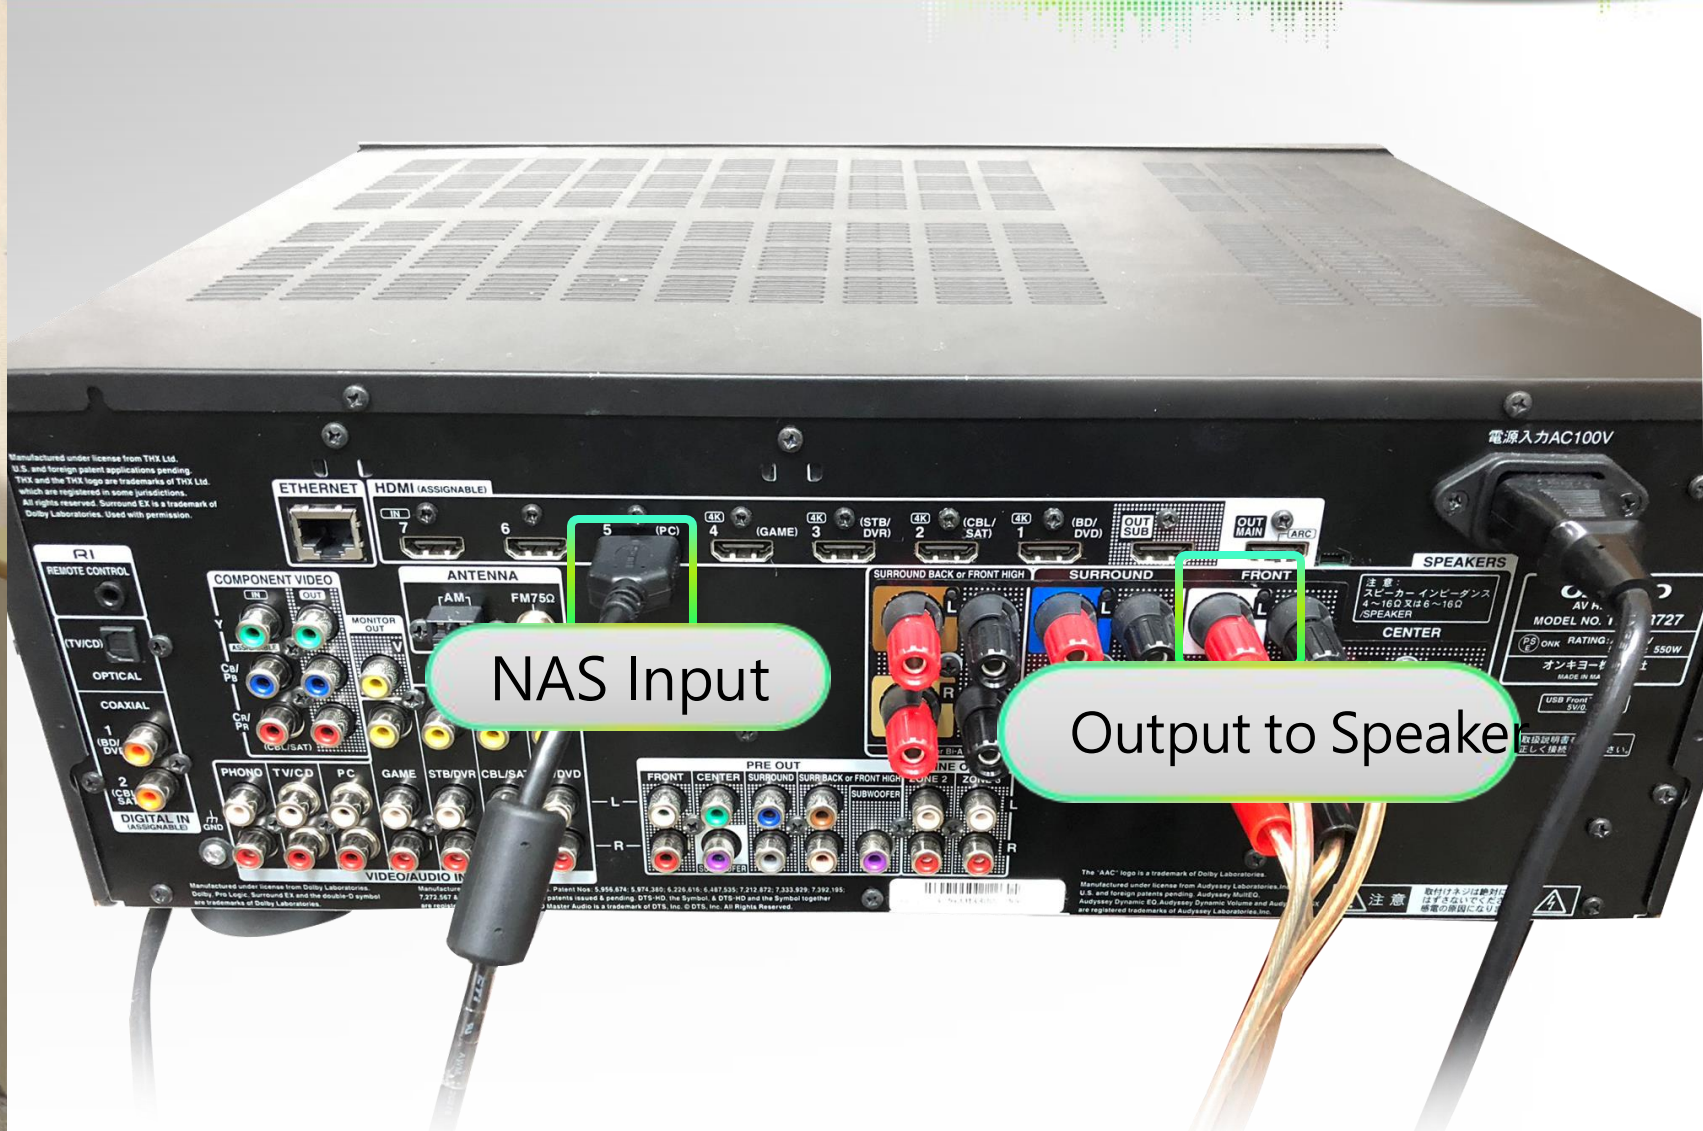

How to set-up