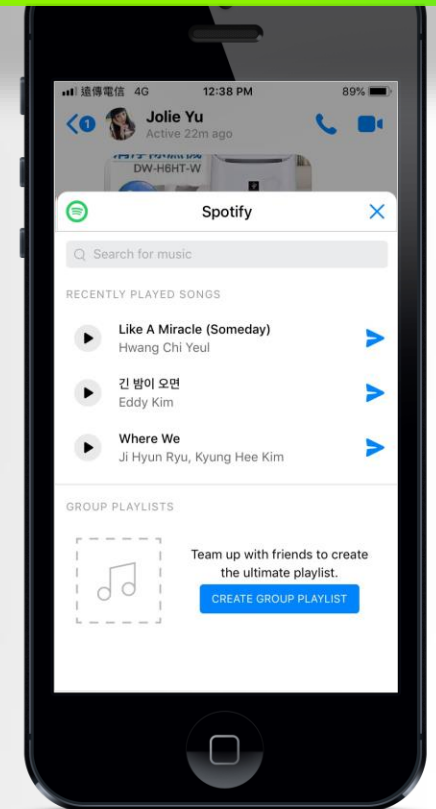

Within group conversations on Facebook Messenger, you can easily build new Spotify playlists with friends to create the perfect mix together.